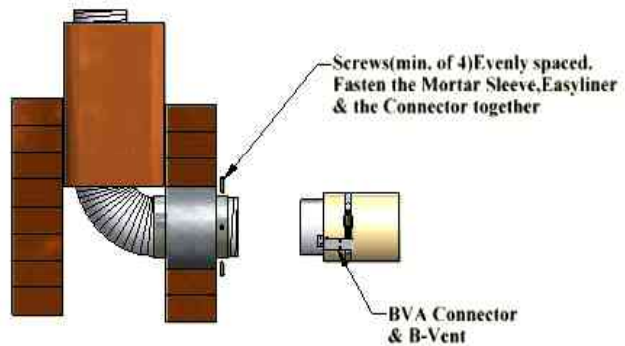

**UNIVERSAL B VENT APPLIANCE
CONNECTOR
-MODEL BVA-
FOR "EASYLINER"**

NOTE: FOR CONNECTION TO TYPE-B APPLIANCES ONLY. DO NOT CONNECT TO ANY TYPE-B VENTILATION SYSTEM.

Deflecto Canada Ltd.
221 Bunting Road
St. Catharines, Ontario, L2M 3Y2
Phone: 905-641-8872 * 800-665-4328

INSTALLATION INSTRUCTIONS

1. Attach BVA Connector to B-Vent Appliance

2. Attach BVA Connector & B-Vent Pipe to Easyliner Flex

3. Final Assembly