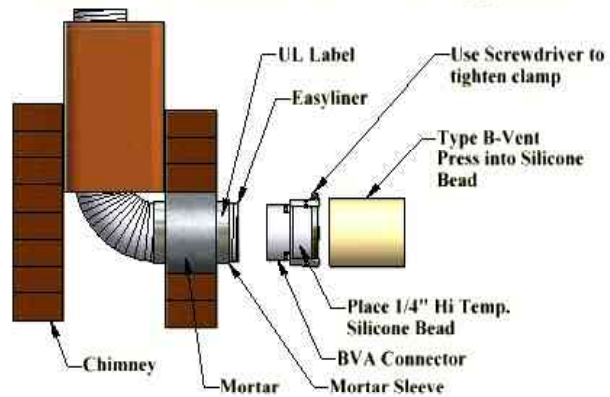

**UNIVERSAL B VENT APPLIANCE
CONNECTOR
-MODEL BVA-
FOR "EASYLINER"**

NOTE: FOR CONNECTION TO TYPE-B APPLIANCES ONLY. DO NOT CONNECT TO ANY TYPE-B VENTILATION SYSTEM.

Deflecto Canada Ltd.
221 Bunting Road
St. Catharines, Ontario, L2M 3Y2
Phone: 905-641-8872 * 800-665-4328

INSTALLATION INSTRUCTIONS

1. Attach BVA Connector to B-Vent Appliance

2. Attach BVA Connector & B-Vent Pipe to Easyliner Flex

3. Final Assembly