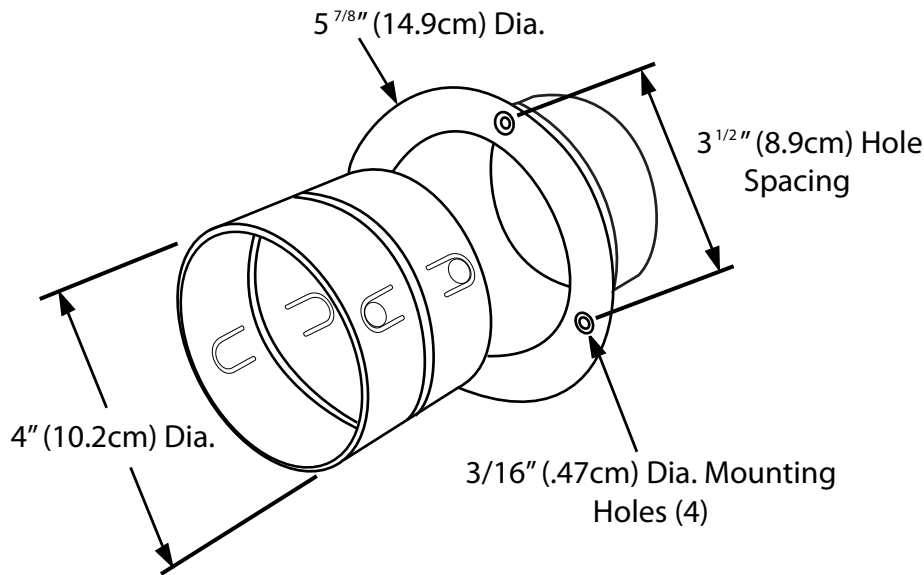

Technical Product Specification

Dryer EZDOCK - 4" (10.2cm)
Easy Clean-out

Model	Description
EZDOCK	4" dia. white plastic dryer easy dock, connector 6" x 5 15/16" x 5"

General Information

- Material: Plastic
- Colour: White
- 4" quick connect
- Push-pull design
- Easy to install
- Quick easy clean out

Product Description

- Dryer Easy Dock
- 6" W x 5-15/16" H x 5" D
(15.2 x 15 x 12.7cm)

EZDOCK

Typical Installation

Mounting Options