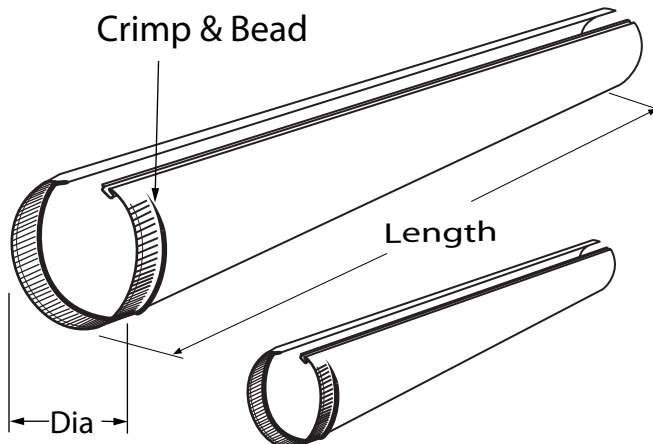

GSP-Galvanized Smoke Pipe

Performance Data

for galvanized, Smoke Pipe

Material

- galvanized steel
- thickness - 32ga. to 24ga.

Manufactured

- Snaplock allows for quick assembly
- Manufactured with various lengths, diameters and gauges of pipe

General Information

- Crimp and bead ensures for easy pipe connection
- Pipe is nested on steel racking
- No tools required
- SMACNA approved Snaplocks

Snaplock allows for quick assembly